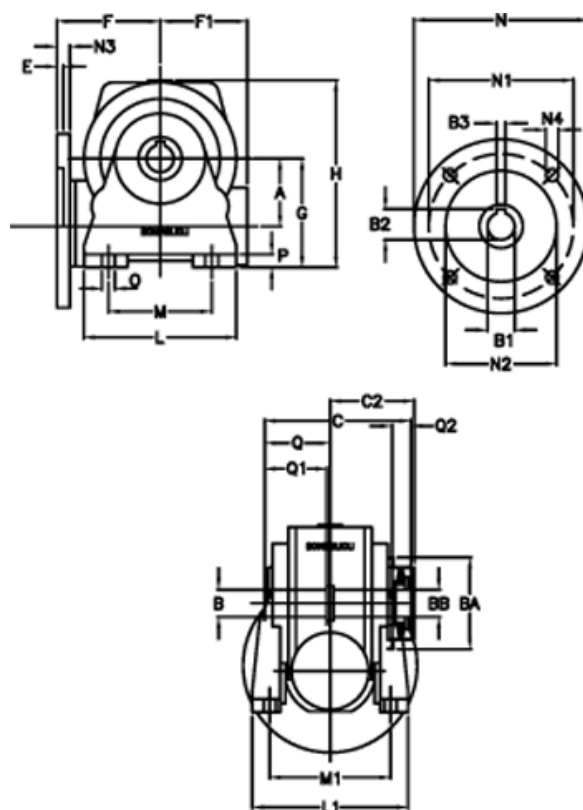

Article number: 390204400712216

Description: Worm Gear with Torque Limiter
VF 44-L1-N-7-P63B5

Measures

a = 44.60	C2 = 48	L1 = 98	O = 8.5
B = 18	Description = VF 44N-xx-63B5	m = 52	P = 10
B1 E7 = 11	E = 2.0	M1 = 81.0	Q = 32.0
B2 = 12.8	F = 65	N = 140	Q1 = 32
B3 H9 = 4	F1 = 54	N1 = 115	Q2 = 12
BA = 40	g = 72	N2 = 95	
BB H7 = 11	H = 124.5	N3 = 10.5	
C = 79	L = 90	N4 = 9,5	